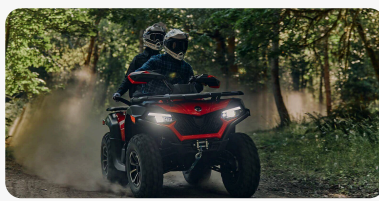

PERSONAL WATERCRAFT & ELECTRIC VESSELS

PERSONAL WATERCRAFT

ADVENTURE 2 DFI – ~~€9,990~~ - €5,994
RACE DFI SL – ~~€10,990~~ - €6,594
CRUISER DFI – ~~€12,490~~ - €7,494
TITANIUM DFI SL – ~~€12,990~~ - €7,794
TITANIUM DFI JET SKI – ~~€13,990~~ - €8,394

ELECTRIC VESSELS

ELECTRIC 2 – ~~€12,490~~ - €7,494
ELECTRIC 2 JET SKI – ~~€13,990~~ - €8,394
RACE DFI SKI – ~~€12,790~~ - €7,674
ELECTRIC 2 JET SKI – ~~€13,990~~ - €8,394

E-FOIL & WATER BICYCLES

HYDROFOIL BOARDS

HYDROFLYER SPORT FF –
~~€8,890~~ - €5,334
HYDROFLYER CRUISER FF –
~~€8,890~~ - €5,334
HYDROFLYER SPORT CF –
~~€6,200~~ - €3,720
HYDROFLYER CRUISER CF –
~~€6,200~~ - €3,720
HYDROFLYER SPORT AL –
~~€4,900~~ - €2,940
HYDROFLYER CRUISER AL –
~~€4,900~~ - €2,940

WATER BICYCLES

HYDROFOILER XE-1 – ~~€9,010~~ - €5,406
MANTA5 SL3 – ~~€10,200~~ - €6,120
MANTA5 SL3 PLUS – ~~€11,500~~ - €6,900
MANTA5 SL3 PRO – ~~€12,900~~ - €7,740

[View all marine models and technical specifications](#)

LAND DIVISION

Beyond limits

Professional-use ATVs, utility vehicles, and advanced electric bicycles, specially designed for endurance, dominating any type of terrain, and ultimate operational reliability.

ROAD BICYCLES — ELECTRIC & PERFORMANCE

GIANT ROAD BICYCLES - ELECTRIC RANGE

DEFY ADVANCED E+ ELITE –
~~€7,000~~ - €4,200
DEFY ADVANCED E+ ELITE AR –
~~€5,300~~ - €3,180
FASTRoad E – ~~€2,160~~ - €1,296
TALON E 2 – ~~2,160~~ - €1,296

GIANT ROAD BICYCLES - PERFORMANCE RANGE

PROPEL ADV SL 0 CAMPAGNOLO –
~~€11,500~~ - €6,900
PROPEL ADV PRO 0 DI2 – ~~€5,000~~ - €3,000
PROPEL ADVANCED 2 – ~~€2,130~~ - €1,278
TRINITY ADVANCED SL 1 –
~~€6,400~~ - €3,840