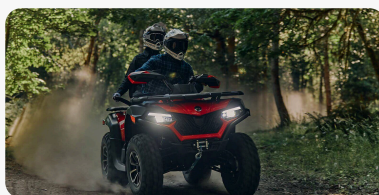

SCUTERE ACVATICE SI AMBARCATIUNI ELECTRICE

SCUTERE ACVATICE

ADVENTURE 2 DFI – ~~€9,990~~ - €5,994
RACE DFI SL – ~~€10,990~~ - €6,594
CRUISER DFI – ~~€12,490~~ - €7,494
TITANIUM DFI SL – ~~€12,990~~ - €7,794
TITANIUM DFI JET SKI – ~~€13,990~~ - €8,394

AMBARCATIUNI ELECTRICE

ELECTRIC 2 – ~~€12,490~~ - €7,494
ELECTRIC 2 JET SKI – ~~€13,990~~ - €8,394
RACE DFI SKI – ~~€12,790~~ - €7,674
ELECTRIC 2 JET SKI – ~~€13,990~~ - €8,394

E-FOIL & BICICLETE ACVATICE

PLACI HYDROFOIL

HYDROFLYER SPORT FF –
~~€8,890~~ - €5,334
HYDROFLYER CRUISER FF –
~~€8,890~~ - €5,334
HYDROFLYER SPORT CF –
~~€6,200~~ - €3,720
HYDROFLYER CRUISER CF –
~~€6,200~~ - €3,720
HYDROFLYER SPORT AL –
~~€4,900~~ - €2,940
HYDROFLYER CRUISER AL –
~~€4,900~~ - €2,940

BICICLETE ACVATICE

HYDROFOILER XE-1 – ~~€9,010~~ - €5,406
MANTA5 SL3 – ~~€10,200~~ - €6,120
MANTA5 SL3 PLUS – ~~€11,500~~ - €6,900
MANTA5 SL3 PRO – ~~€12,900~~ - €7,740

Consultati toate modelele maritime si specificatiile tehnice

DIVIZIA DE TEREN

Dincolo de limite

ATV-uri de uz profesional, vehicule utilitare si biciclete electrice avansate, proiectate special pentru anduranta, dominarea oricarui tip de teren si fiabilitate operationala desavarsita.

BICICLETE DE SOSEA — ELECTRICE SI DE PERFORMANTA

BICICLETE DE SOSEA GIANT - GAMA ELECTRICA

DEFY ADVANCED E+ ELITE –
~~€7,000~~ - €4,200
DEFY ADVANCED E+ ELITE AR –
~~€5,300~~ - €3,180
FASTROAD E – ~~€2,160~~ - €1,296

BICICLETE DE SOSEA GIANT - GAMA DE PERFORMANTA

PROPEL ADV SL 0 CAMPAGNOLO –
~~€11,500~~ - €6,900
PROPEL ADV PRO 0 DI2 – ~~€5,000~~ - €3,000
PROPEL ADVANCED 2 – ~~€2,130~~ - €1,278
TRINITY ADVANCED SL 1 –